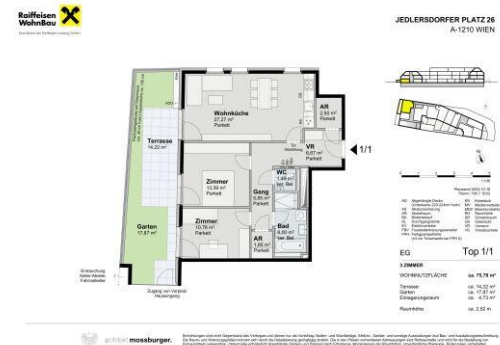

JEDLERSDORFER PLATZ 26 / 1 / TOP 1

1210 Wien

QUALITY LIVING IN THE ATMOSPHERIC HEURIGENVIERTEL.

Property number:	12445	Rooms:	3
Property type:	Apartment	Living area:	75.78 m²
Contract type:	Property for sale	Terrace area:	14.22 m²
Status:	In Planung	Garden area:	17.87 m²
Floor:	EG	Thermal energy required:	B 31.5 kWh/m²a
Purchase Price:	€448,600.00	Energy efficiency rating:	A 0.73
excluding ancillary expenses			