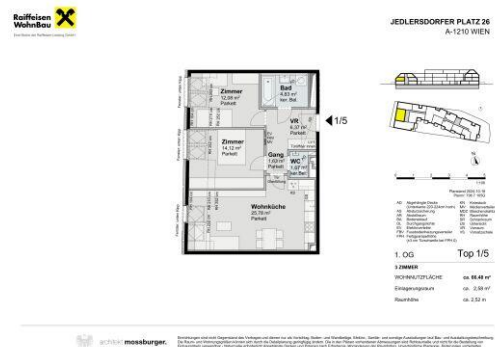

JEDLERSDORFER PLATZ 26 / 1 / TOP 5

1210 Wien

QUALITY LIVING IN THE ATMOSPHERIC HEURIGENVIERTEL.

Property number:	12460	Rooms:	3
Property type:	Apartment	Living area:	66.48 m²
Contract type:	Property for sale	Thermal energy required:	B 31.5 kWh/m²a
Status:	In Planung	Energy efficiency rating:	A 0.73
Floor:	1. Etage		
Purchase Price:	€360,500.00		
excluding ancillary expenses			