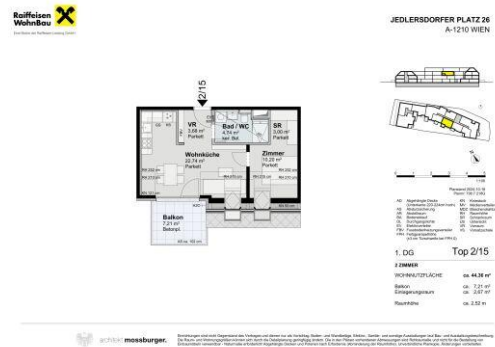

JEDLERSDORFER PLATZ 26 / 2 / TOP 15

1210 Wien

QUALITY LIVING IN THE ATMOSPHERIC HEURIGENVIERTEL.

Property number:	12483	Rooms:	2
Property type:	Apartment	Living area:	44.36 m²
Contract type:	Property for sale	Balcony area:	7.21 m²
Status:	Im Bau	Thermal energy required:	B 31.5 kWh/m²a
Floor:	1. DG	Energy efficiency rating:	A 0.71
Purchase Price:	€299,700.00		
excluding ancillary expenses			