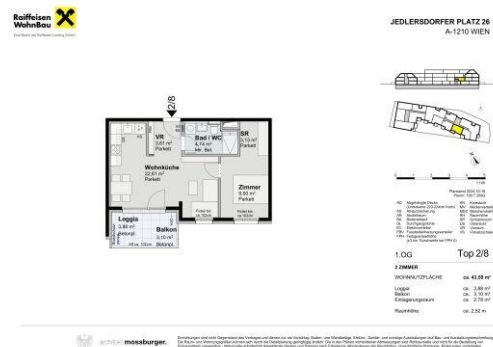

JEDLERSDORFER PLATZ 26 / 2 / TOP 8

1210 Wien

QUALITY LIVING IN THE ATMOSPHERIC HEURIGENVIERTEL.

Property number: **12476**
 Property type: **Apartment**
 Contract type: **Property for sale**
 Status: **Im Bau**
 Floor: **1. Etage**
 Purchase Price: **€291,600.00**

excluding ancillary expenses

Rooms: **2**
 Living area: **43.59 m²**
 Covered balcony: **3.88 m²**
 Balcony area: **3.1 m²**
 Thermal energy required: **B 31.5 kWh/m²a**
 Energy efficiency rating: **A 0.71**